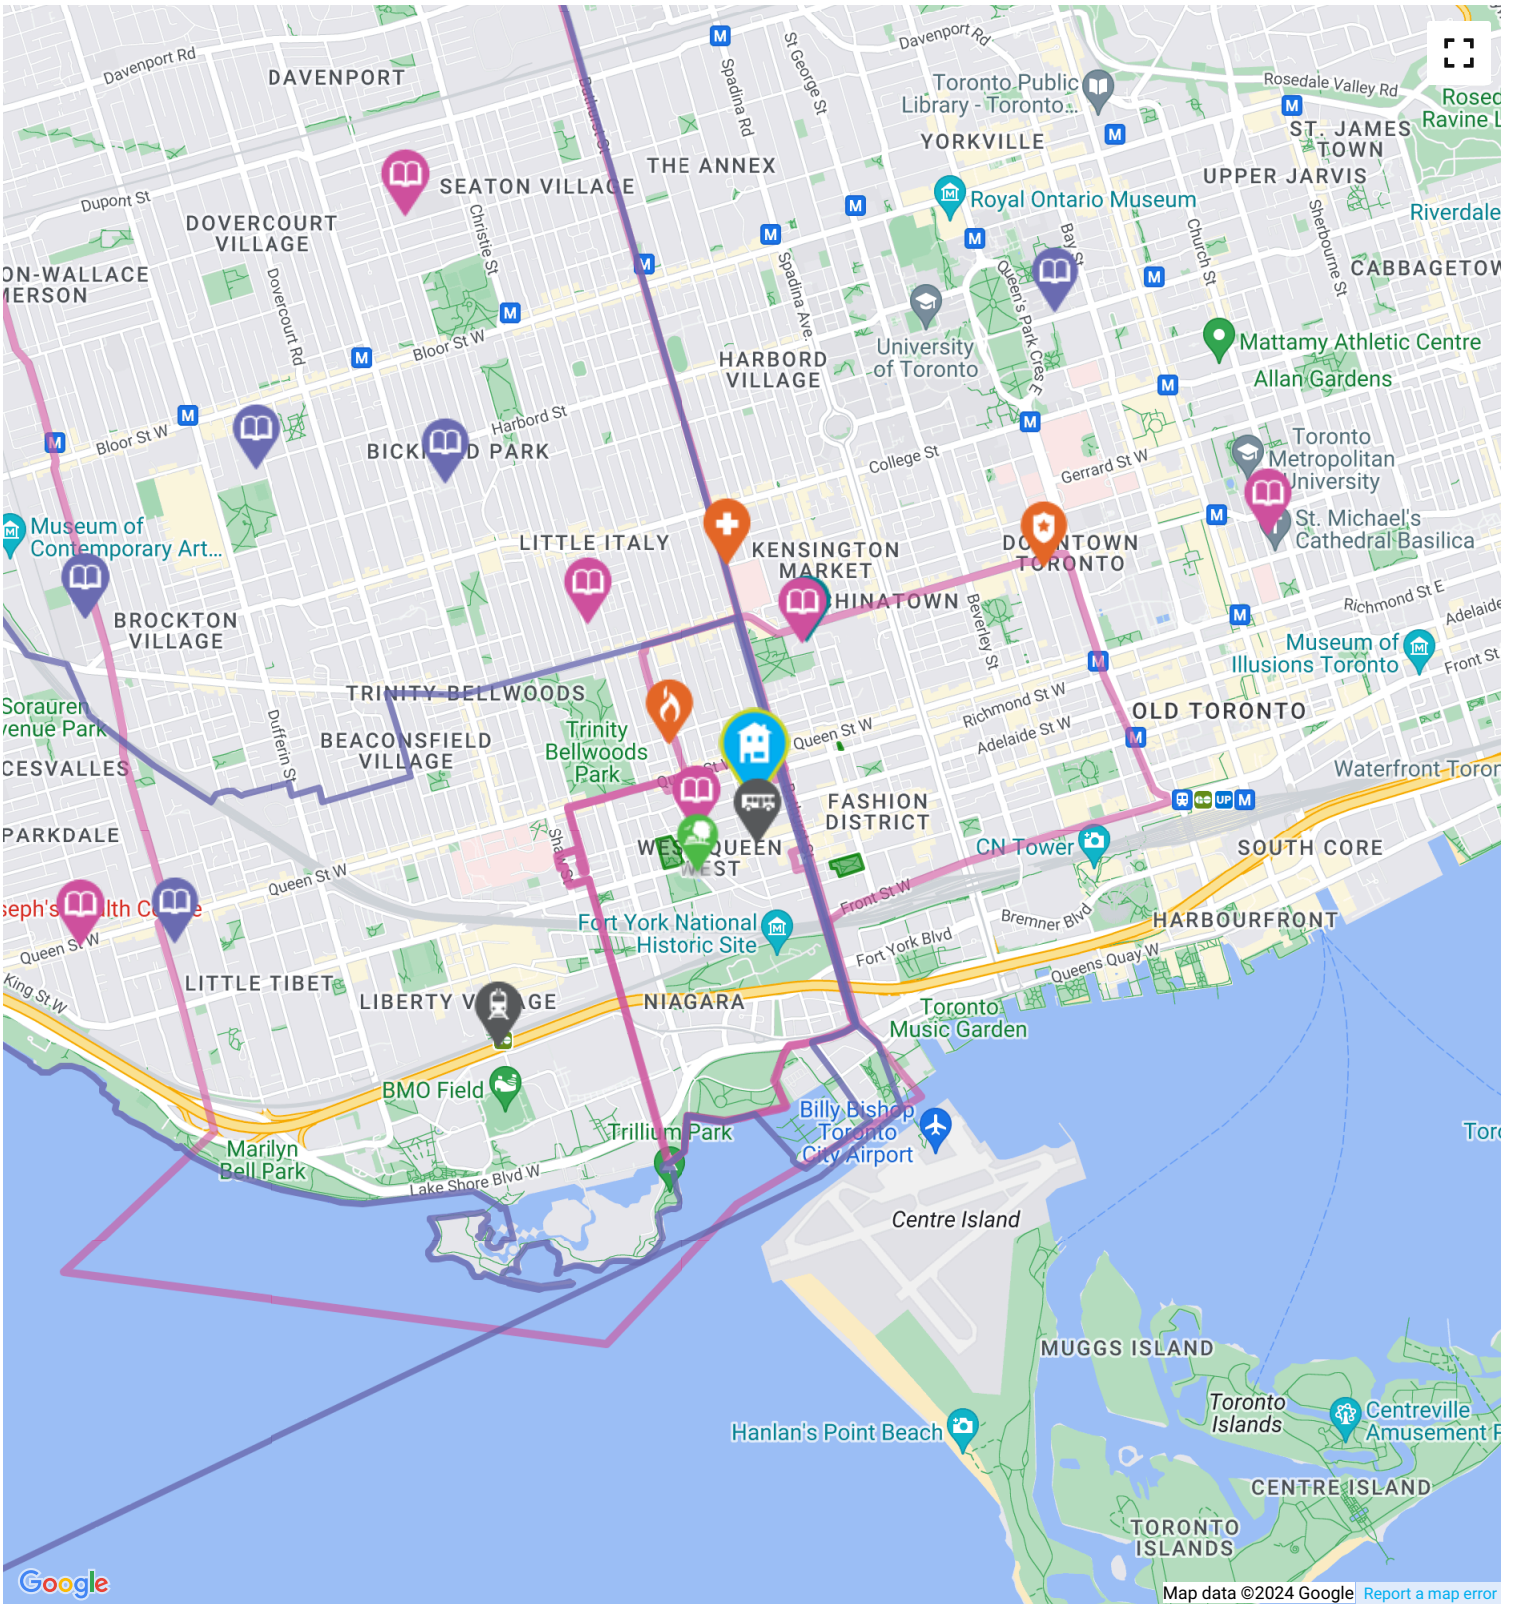

 **The nearest rail transit stop is Exhibition GO**  
1.53 KM away

<https://www.gotransit.com...>

### The nearest police facility is 52 Division

1.62 KM away

**Address** 255 Dundas St W, Toronto, ON, M5T 2W5, Canada

<http://www.torontopolice.on.ca...>

 Elementary Schools

 Middle Schools

 High Schools

 Transit